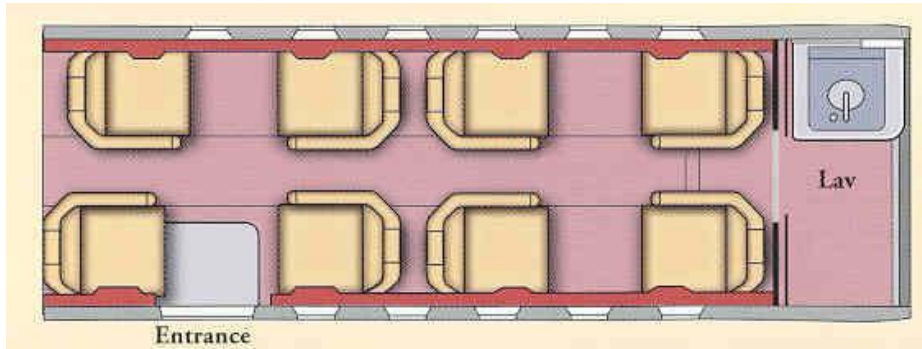

CESSNA CITATION EXCEL

Seating: 8 Passengers
Range: Max 3600 km / 2000 NM
Speed: 795 km/h

Endurance: Maximum 4.5 hours
Other Features: Galley, Lavatory
Crew: 2 Pilots (Cabin Attendant on request)