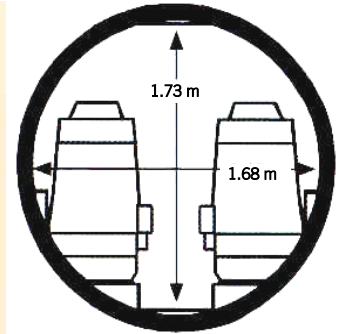

CESSNA CITATION EXCEL

Seating: 8 Passengers
Range: Max 3600 km / 2000 NM
Speed: 795 km/h

Endurance: Maximum 4.5 hours
Other Features: Galley, Lavatory
Crew: 2 Pilots (Cabin Attendant on request)